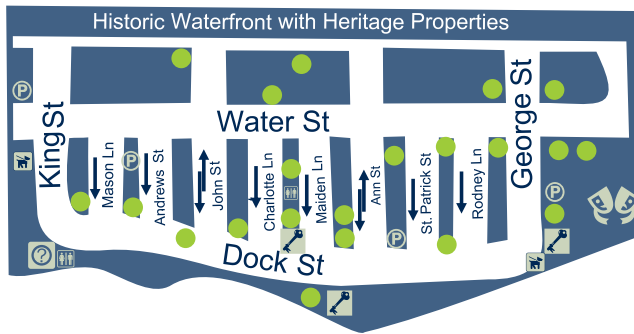

FINANCIAL

G-16	RBC Royal Bank	656-2212

* Please note that all co-ordinates with a red asterisk indicate locations that are off the map in the direction that the road is heading.

Historic Shelburne County is perhaps the best undiscovered place in Canada. History comes alive in Loyalist Shelburne. Settled in 1783 and described as "one of the most culturally vibrant small towns in Canada" it is a must see. Lockeport's beauty and charms are capped by its beautiful Crescent Beach that was once featured on the 1954 Canadian fifty dollar bill.

The Shelburne area is a wonderful year-round home for its residents and is a popular vacation spot and summer home location. Activities abound both ashore and at sea, including boating, walking trails, museums, geo-caching and world class dining. Here you'll find pristine beaches, rivers and lakes, all free for your enjoyment. Our area also includes the Black Loyalist Heritage Centre in Birchtown, walking trails in Sable River and Harbour Tours in Shelburne. Lockeport is home to Nova Scotia's first Provincially Registered Streetscape, while Shelburne features the most significant built wooden structure heritage of original 18th century wooden buildings in Canada.

We encourage you to stay and enjoy our two wonderful communities, our people and our great lifestyle.

Shelburne's Historic District